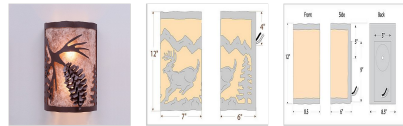

## Cascade Exterior Sconce - Spruce Cone Outdoor Wall Light Farmhouse Style

**Product No.: M51840**

**Price: \$302.00**

**Shade Choices:**

**Finish Choices:**

### DESCRIPTION

The Cascade Exterior Sconce - Spruce Cone features twin lightbulbs, one pointing down and one pointing up, and surrounded by a 10 inch tall frost glass cylinder behind the mica and a 5 x 9 inch backplate, which can be mounted directly to an exterior wall or attached to a square wooden block. This fixture is offered with a shade diffuser choice of either Almond or Amber mica. UL approved for wet locations. Hardwire only. This is the exterior version of our very popular Cascade Sconce series M133 and is ideal for bringing rustic lighting to the exterior of any log home or cabin.