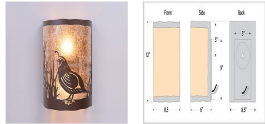

## Cascade Exterior Sconce - Quail Outdoor Wall Light Farmhouse Style

**Product No.: M51854**

**Price: \$266.00**

**Shade Choices:**

**Finish Choices:**

### DESCRIPTION

The Cascade Exterior Sconce - Quail features twin lightbulbs, one pointing down and one pointing up, and surrounded by a 10 inch tall frost glass cylinder behind the mica and a 5 x 9 inch backplate, which can be mounted directly to an exterior wall or attached to a square wooden block. This fixture is offered with a shade diffuser choice of either Almond or Amber mica. UL approved for wet locations. Hardwire only. This is the exterior version of our very popular Cascade Sconce series M133 and is ideal for bringing rustic lighting to the exterior of any log home or cabin.

Pictured in Finish #27-Rustic Brown with Almond Mica Shade.

Note: This fixture will accept a screw-in type LED bulb of equivalent wattage output.