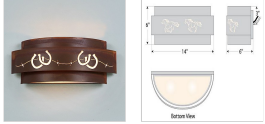

Northridge Double Sconce - Barbed Wire Horseshoe Wall Light Western Style

Product No.: A16286

Price: \$320.00

Finish Choices:

DESCRIPTION

The Northridge Double Sconce - Barbed Wire/Horseshoe features two bulbs positioned sideways under a steel frame with laser-cut horseshoes and barbed wire images in the center band. It has a frost glass diffuser bottom and light projects both up and down. Synthetic mica is attached behind each image cutout to help diffuse the light. This Western-inspired sconce is really great for the hallways and will provide a warm accent to the walls of your home.

Pictured in Finish #02-Rust Patina.

Note: This fixture will accept a screw-in type LED bulb of equivalent wattage output.

SPECIFICATIONS

DIMENSIONS (in.)	6h x 14w x 6e x 3tm
LAMPING	Takes 2 - Type B11 (torpedo style) bulbs - 60W max. per bulb
WEIGHT (lbs.)	5
BACKPLATE SIZE (in.)	4.25 x 6.5
UL LISTING	Damp+Dry Locations
ADD'L RATINGS	None
INSTALLATION INSTRUCTIONS	OPEN INSTALLATION INSTRUCTIONS