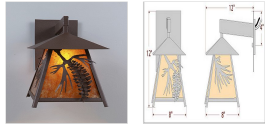

Smoky Mountain Sconce Large - Spruce Cone

Outdoor Wall Light Country Style

Product No.: M53640

Price: \$466.00

Shade Choices:

Finish Choices:

DESCRIPTION

The Smoky Mtn Sconce Large - Spruce Cone fixture is UL-rated for indoor and outdoor locations. Our exclusive Spruce Cone artwork is displayed on the two front panels, with spruce needle images on the side panels. The fixture has a steel frame, and comes with a diffuser material choice between Almond or Amber mica. The sconce is hardwire only, and attaches to the wall with a 4.5 inch square pan. This light will bring rustic character to any log home, cabin or northwood lodge-themed room.

Pictured in Finish #27-Rustic Brown with Amber Mica Shade.

Note: This fixture will accept a screw-in type LED bulb of equivalent wattage output.

SPECIFICATIONS

DIMENSIONS (in.)	13h x 11w x 15e x 4tm
LAMPING	Takes 1 - Type A21 (standard household style) bulb - 150W max.
WEIGHT (lbs.)	12
BACKPLATE SIZE (in.)	4.5 SQUARE
UL LISTING	Wet+Damp+Dry Locations
ADD'L RATINGS	Energy Star Compliant
INSTALLATION INSTRUCTIONS	OPEN INSTALLATION INSTRUCTION