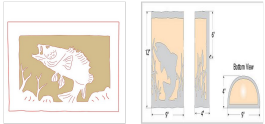

Cascade Sconce Large - Walleye

Wall Light Fishing Style

Product No.: M13360

Price: \$282.00

Shade Choices:

Finish Choices:

DESCRIPTION

The Cascade Sconce Large - Walleye features our exclusive metal art of a Walleye and river rocks with rounded mica under a steel frame. One lightbulb points upward and the other points downward. ADA compliant. Diffuser material is offered with a choice between Almond or Amber mica. Hardwire is standard. Interior and damp location only. This light will add rustic character to any fishing cabin or northwoods lodge-themed room.

Drawing of the art. The actual fixture will look like the other lights in the Cascade Large Sconce series.

Note: This fixture will accept a screw-in type LED bulb of equivalent wattage output.

SPECIFICATIONS