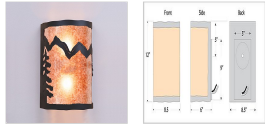

## Cascade Exterior Sconce - Mountain with Trees Outdoor Wall Light Mountain Cabin Style

**Product No.: M51846**

**Price: \$282.00**

**Shade Choices:**

**Finish Choices:**

### DESCRIPTION

The Cascade Exterior Sconce - Mountain with Trees features twin lightbulbs, one pointing down and one pointing up, and surrounded by a 10 inch tall frost glass cylinder behind the mica and a 5 x 9 inch backplate, which can be mounted directly to an exterior wall or attached to a square wooden block. This fixture is offered with a shade diffuser choice of either Almond or Amber mica. UL approved for wet locations. Hardwire only. This is the exterior version of our very popular Cascade Sconce series M133 and is ideal for bringing rustic lighting to the exterior of any log home or cabin.

Pictured in Finish #97-Black Iron with Amber Mica Shade.

Note: This fixture will accept a screw-in type LED bulb of equivalent wattage output.