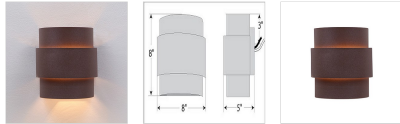

## Northridge Sconce Indoor Small - Rustic Plain Indoor Wall Light Lake Cabin Style

**Product No.: A16101**

**Price: \$228.00**

**Finish Choices:**

### DESCRIPTION

The Northridge Single Sconce - Rustic Plain features a two bulbs pointing upwards and downwards under three horizontal bands. This sconce will provide unique interior rustic lighting for any log home, cabin or northwood lodge-themed room. Hardwire only.

Pictured in Finish #27-Rustic Brown

Note: This fixture will accept a screw-in type LED bulb of equivalent wattage output.