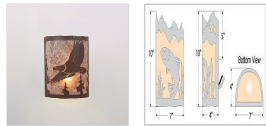

Cascade Sconce Small - Eagle

Wall Light Ski Cabin Style

Product No.: M13289

Price: \$210.00

Shade Choices:

Finish Choices:

DESCRIPTION

The Cascade Sconce Small - Eagle features our exclusive metal art of a Eagle and trees with rounded diffuser under a steel frame. One lightbulb points upward. ADA compliant. Diffuser material is offered with a choice between Almond or Amber mica. Hardwire is standard. Interior and damp location only. This light will add rustic character to any log home, cabin or northwoods lodge-themed room.

Pictured in Finish #27-Rustic Brown with Almond Mica Shade.

Note: This fixture will accept a screw-in type LED bulb of equivalent wattage output.

SPECIFICATIONS

DIMENSIONS (in.)	10h x 7w x 4e x 5tm
LAMPING	Takes 1 - Type B11 (torpedo style) bulb - 60W max.
WEIGHT (lbs.)	4
BACKPLATE SIZE (in.)	8 x 7
UL LISTING	Damp+Dry Locations
ADD'L RATINGS	ADA Compliant
INSTALLATION INSTRUCTIONS	OPEN INSTALLATION INSTRUCTIONS PDF F