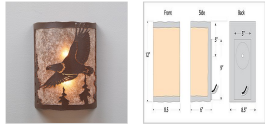

Cascade Exterior Sconce - Eagle

Outdoor Wall Light Country Style

Product No.: M51889

Price: \$266.00

Shade Choices:

Finish Choices:

DESCRIPTION

The Cascade Exterior Sconce - Eagle features twin lightbulbs, one pointing down and one pointing up, and surrounded by a 10 inch tall frost glass cylinder behind the mica and a 5 x 9 inch backplate, which can be mounted directly to an exterior wall or attached to a square wooden block. This fixture is offered with a shade diffuser choice of either Almond or Amber mica. UL approved for wet locations. Hardwire only. This is the exterior version of our very popular Cascade Sconce series M133 and is ideal for bringing rustic lighting to the exterior of any log home or cabin.

Note: This fixture will accept a screw-in type LED bulb of equivalent wattage output.

SPECIFICATIONS

DIMENSIONS (in.)	12h x 8.5w x 6e x 5tm
LAMPING	Takes 2 - Type B11 (torpedo style) bulb - 60W max.
WEIGHT (lbs.)	6
BACKPLATE SIZE (in.)	5 x 7
UL LISTING	Wet+Damp+Dry Locations
ADD'L RATINGS	None
INSTALLATION INSTRUCTIONS	OPEN INSTALLATION INSTRUCTIONS PDF F