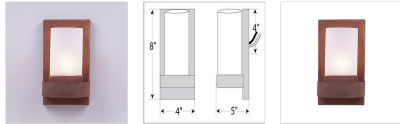

## Wisley Single Sconce - Rustic Plain

### Wall Light Ski Cabin Style

**Product No.: A14901**

**Price: \$224.00**

### DESCRIPTION

The Wisley Single Sconce Rustic Plain features a 5 inch high by 3 inch diameter cylinder glass covering a candelabra bulb. The glass is available in either frost clear or tea stain. Named after an English garden, this sconce is ideal for anyone looking to incorporate stylish rustic contemporary lighting in their log home, cabin or northwood lodge-themed room. ADA compliant.

Pictured in Finish #02-Rust Patina with Frosted Cylinder Glass.

Note: This fixture will accept a screw-in type LED bulb of equivalent wattage output.