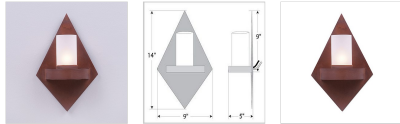

## Wisley Diamond Sconce - Rustic Plain Wall Light Farmhouse Style

**Product No.: A15001**

**Price: \$240.00**

**Glass Choices:**

**Finish Choices:**

### DESCRIPTION

The Wisley Diamond Sconce Rustic Plain features a diamond backplate and a 5 inch high by 3 inch diameter cylinder glass covering a candelabra bulb. The glass is available in either frost clear or tea stain. Named after an English garden, this sconce is ideal for anyone looking to incorporate stylish rustic contemporary lighting in their log home, cabin or northwood lodge-themed room.

Pictured in Finish #02-Rust Patina with Frosted Cylinder Glass.

Note: This fixture will accept a screw-in type LED bulb of equivalent wattage output.