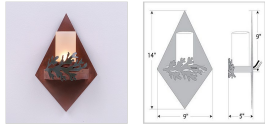

Wisley Diamond Sconce - Cedar Bough Wall Light River Cabin Style

Product No.: A15049

Price: \$274.00

Glass Choices:

Finish Choices:

DESCRIPTION

The Wisley Diamond Sconce Cedar features a diamond backplate with hand-cut cedar bough placed in front of a 5 inch high by 3 inch diameter cylinder glass covering a candelabra bulb. The glass is available in either frost clear or tea stain. Named after an English garden, this sconce is ideal for anyone looking to incorporate stylish rustic contemporary lighting in their log home, cabin or northwood lodge-themed room.

Pictured in Finish #03-Cedar Green-Rust Patina base with Tea Stain Cylinder Glass.

Note: This fixture will accept a screw-in type LED bulb of equivalent wattage output.

SPECIFICATIONS

DIMENSIONS (in.)	14h x 9w x 5e x 9tm
LAMPING	Takes 1 - Type C (candelabra style) bulb - 60W max.
WEIGHT (lbs.)	6
BACKPLATE SIZE (in.)	4.375 ROUND
UL LISTING	Damp+Dry Locations
ADD'L RATINGS	None
INSTALLATION INSTRUCTIONS	OPEN INSTALLATION INSTRUCTIONS PDF