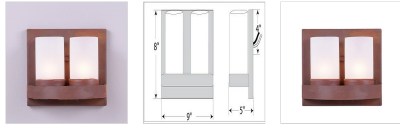

Wisley Double Sconce - Rustic Plain Wall Light Lake Cabin Style

Product No.: A15101

Price: \$256.00

Glass Choices:

Finish Choices:

DESCRIPTION

The Wisley Double Sconce Rustic Plain features two 6 inch high by 3 inch diameter cylinder glass covering a candelabra bulb. The glass is available in either frost clear or tea stain. Named after an English garden, this sconce is ideal for anyone looking to incorporate stylish rustic contemporary lighting in their log home, cabin or northwood lodge-themed room.

Pictured in Finish #02-Rust Patina with Frosted Cylinder Glass.

Note: This fixture will accept a screw-in type LED bulb of equivalent wattage output.

SPECIFICATIONS

DIMENSIONS (in.)	9h x 9w x 5e x 4tm
LAMPING	Takes 2 - Type C (candelabra style) bulbs - 60W max. per bulb
WEIGHT (lbs.)	8
BACKPLATE SIZE (in.)	8 x 9
UL LISTING	Damp+Dry Locations
ADD'L RATINGS	None