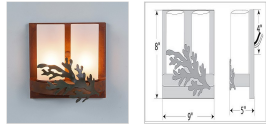

Wisley Double Sconce - Cedar Bough Wall Light Cabin Style

Product No.: A15149

Price: \$280.00

Glass Choices:

Finish Choices:

DESCRIPTION

The Wisley Double Sconce Cedar features a hand-cut cedar bough placed in front of two 6 inch high by 3 inch diameter cylinder glass covering a candelabra bulb. The glass is available in either frost clear or tea stain. Named after an English garden, this sconce is ideal for anyone looking to incorporate stylish rustic contemporary lighting in their log home, cabin or northwood lodge-themed room.

Pictured in Finish #03-Cedar Green-Rust Patina base with Frosted Cylinder Glass.

Note: This fixture will accept a screw-in type LED bulb of equivalent wattage output.

SPECIFICATIONS

DIMENSIONS (in.)	9h x 9w x 5e x 4tm
LAMPING	Takes 2 - Type C (candelabra style) bulbs - 60W max. per bulb
WEIGHT (lbs.)	8
BACKPLATE SIZE (in.)	8 x 9
UL LISTING	Damp+Dry Locations
ADD'L RATINGS	None
INSTALLATION INSTRUCTIONS	OPEN INSTALLATION INSTRUCTIONS