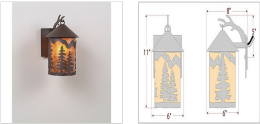

## Cascade Lantern Sconce Mica Small - Spruce Tree Outdoor Wall Light River Cabin Style

**Product No.: M51414**

**Price: \$356.00**

**Shade Choices:**

**Finish Choices:**

### DESCRIPTION

The Cascade Lantern Sconce Small - Spruce Tree features a steel branch holding up a 4 inch round cylinder with a conetop and a shade diffuser choice of color between Almond or Amber mica. Our exclusive twin spruce metal art is on the front and spruce trees are on either side of the cylinder. Attaches to wall with a 4.5 inch square pan. Hardwire only. Suitable for interior and exterior locations. This rustic wall light is ideal for bringing rustic lighting to any log home, cabin or northwood-themed room.

Pictured in Finish #27-Rustic Brown with Amber Mica Shade.

Note: This fixture will accept a screw-in type LED bulb of equivalent wattage output.