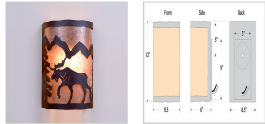

Cascade Exterior Sconce - Mountain Moose Outdoor Wall Light Lodge Style

Product No.: M51827

Price: \$302.00

Shade Choices:

Finish Choices:

DESCRIPTION

The Cascade Exterior Sconce - Moose features twin lightbulbs, one pointing down and one pointing up, and surrounded by a 10 inch tall frost glass cylinder behind the mica and a 5 x 9 inch backplate, which can be mounted directly to an exterior wall or attached to a square wooden block. This fixture is offered with a shade diffuser choice of either Almond or Amber mica. UL approved for wet locations. Hardwire only. This is the exterior version of our very popular Cascade Sconce series M133 and is ideal for bringing rustic lighting to the exterior of any log home or cabin.

Pictured in Finish #27-Rustic Brown with Almond Mica Shade.

Note: This fixture will accept a screw-in type LED bulb of equivalent wattage output.

SPECIFICATIONS

DIMENSIONS (in.)	12h x 8.5w x 6e x 5tm
LAMPING	Takes 2 - Type B11 (torpedo style) bulb - 60W max.
WEIGHT (lbs.)	6
BACKPLATE SIZE (in.)	5 x 7
UL LISTING	Wet+Damp+Dry Locations
ADD'L RATINGS	None
INSTALLATION INSTRUCTIONS	OPEN INSTALLATION INSTRUCTIONS PDF F