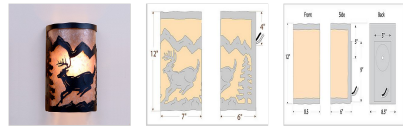

Cascade Exterior Sconce - Mountain Deer

Outdoor Wall Light Rustic Style

Product No.: M51830

Price: \$286.00

Shade Choices:

Finish Choices:

DESCRIPTION

The Cascade Exterior Sconce - Mtn Deer features twin lightbulbs, one pointing down and one pointing up, and surrounded by a 10 inch tall frosted glass cylinder behind the mica and a 5 x 9 inch backplate, which can be mounted directly to an exterior wall or attached to a square wooden block. This fixture is offered with a shade diffuser choice of either Almond or Amber mica. UL approved for wet locations. Hardwire only. This is the exterior version of our very popular Cascade Sconce series M133 and is ideal for bringing rustic lighting to the exterior of any log home or cabin.

Pictured in Finish #97-Black Iron with Almond Mica Shade.

Note: This fixture will accept a screw-in type LED bulb of equivalent wattage output.

SPECIFICATIONS

DIMENSIONS (in.)	12h x 8.5w x 6e x 5tm
LAMPING	Takes 2 - Type B11 (torpedo style) bulb - 60W max.
WEIGHT (lbs.)	6
BACKPLATE SIZE (in.)	5 x 7
UL LISTING	Wet+Damp+Dry Locations
ADD'L RATINGS	None
INSTALLATION INSTRUCTIONS	OPEN INSTALLATION INSTRUCTIONS PDF F