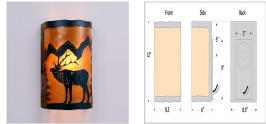

## Cascade Exterior Sconce - Mountain Elk Outdoor Wall Light Country Style

**Product No.: M51833**

**Price: \$286.00**

**Shade Choices:**

**Finish Choices:**

### DESCRIPTION

The Cascade Exterior Sconce - Elk features twin lightbulbs, one pointing down and one pointing up, and surrounded by a 10 inch tall frosted glass cylinder behind the mica and a 5 x 9 inch backplate, which can be mounted directly to an exterior wall or attached to a square wooden block. This fixture is offered with a shade diffuser choice of either Almond or Amber mica. UL approved for wet locations. Hardwire only. This is the exterior version of our very popular Cascade Sconce series M133 and is ideal for bringing rustic lighting to the exterior of any log home or cabin. Pictured in Finish #97-Black Iron with Amber Mica Shade.