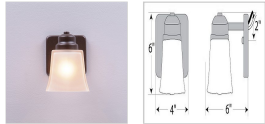

### DESCRIPTION

The Woodland Single Sconce - Rustic Plain features square mission style glass with a choice of color between Frosted and Tea-Stained. This sophisticated yet rustic looking sconce will had a touch of stylish lighting to the exterior of any log home, cabin or northwood lodge-themed room. Mounting plate measures 4.5 inches square. Note: For wet locations, the glass may face down only and only the powdercoated finishes are recommended.

Pictured in Finish #28-Dark Bronze Metallic with Frosted Square Glass.

Note: This fixture will accept a screw-in type LED bulb of equivalent wattage output.