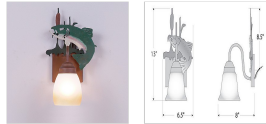

Wasatch Single Sconce - Trout Wall Light Log Cabin Style

Product No.: H14181

Price: \$204.00

Glass Choices:

Finish Choices:

DESCRIPTION

Our Wasatch Single Sconce series is one of most versatile light, as it is often used in the bathroom on either side of the vanity, in the family room on either side of the fireplace, or anywhere where you want a bright light. Offered with a choice of eight different styles and colors of glass globes, this rustic wall fixture is a great choice. This item is the Wasatch Single - Trout and is Pictured in Finish #05 - Fish stain with Cedar Green cattails and Rust Patina base.

Pictured in Finish #05-Fish Stain-Rust Patina base with Two-Toned Amber Egg Bell Glass.

Note: This fixture will accept a screw-in type LED bulb of equivalent wattage output.

SPECIFICATIONS

DIMENSIONS (in.)	13h x 7w x 8e x 8tm
LAMPING	Takes 1 - Type A19 (standard household style) bulb - 100W max.
WEIGHT (lbs.)	2
BACKPLATE SIZE (in.)	4.5 SQUARE
UL LISTING	Damp+Dry Locations
ADD'L RATINGS	None
INSTALLATION INSTRUCTIONS	OPEN INSTALLATION INSTRUCTION