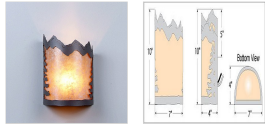

### DESCRIPTION

The Cascade Sconce Small - Rustic Plain features rounded mica under a steel frame. One lightbulb points upward. ADA compliant. Diffuser material is offered with a choice between Almond or Amber mica. Hardwire is standard. Interior and damp location only. This rustic wall light will add rustic character to any log home, cabin or northwoods, camp lodge-themed room.