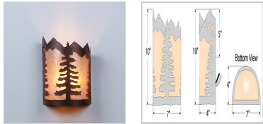

Cascade Sconce Small - Spruce Tree Wall Light Cabin Style

Product No.: M13214

Price: \$242.00

Shade Choices:

Finish Choices:

DESCRIPTION

The Cascade Sconce Small - Spruce features our exclusive metal art of spruce trees with a rounded mica under a steel frame. One lightbulb points upward. ADA compliant. Diffuser material is offered with a choice between Almond or Amber mica. Hardwire is standard. Interior and damp location only. This rustic wall light will add rustic character to any log home, cabin or northwoods, camp lodge-themed room.

Pictured in Finish #27-Rustic Brown with Almond Mica Shade.

Note: This fixture will accept a screw-in type LED bulb of equivalent wattage output.

SPECIFICATIONS

DIMENSIONS (in.)	10h x 7w x 4e x 5tm
LAMPING	Takes 1 - Type B11 (torpedo style) bulb - 60W max.
WEIGHT (lbs.)	4
BACKPLATE SIZE (in.)	8 x 7
UL LISTING	Damp+Dry Locations
ADD'L RATINGS	ADA Compliant
INSTALLATION INSTRUCTIONS	OPEN INSTALLATION INSTRUCTIONS PDF F