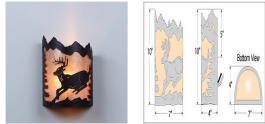

Cascade Sconce Small - Mountain Deer Wall Light Lodge Style

Product No.: M13230

Price: \$242.00

Shade Choices:

Finish Choices:

DESCRIPTION

The Cascade Sconce Small - Mtn Deer features our exclusive metal art of a deer and spruce trees with a rounded mica under a steel frame. One lightbulb points upward. ADA compliant. Diffuser material is offered with a choice between Almond or Amber mica. Hardwire is standard. Interior and damp location only. This light will add rustic character to any log home, cabin or northwoods lodge-themed room.

Pictured in Finish #97-Black Iron with Almond Mica Shade.

Note: This fixture will accept a screw-in type LED bulb of equivalent wattage output.

SPECIFICATIONS

DIMENSIONS (in.)	10h x 7w x 4e x 5tm
LAMPING	Takes 1 - Type B11 (torpedo style) bulb - 60W max.
WEIGHT (lbs.)	4
BACKPLATE SIZE (in.)	8 x 7
UL LISTING	Damp+Dry Locations
ADD'L RATINGS	ADA Compliant
INSTALLATION INSTRUCTIONS	OPEN INSTALLATION INSTRUCTIONS PDF F