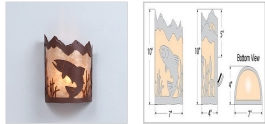

### DESCRIPTION

The Cascade Sconce Small - Trout features our exclusive metal art of a trout and cattails with rounded diffuser under a steel frame. One lightbulb points upward. ADA compliant. Diffuser material is offered with a choice between Almond or Amber mica. Hardwire is standard. Interior and damp location only. This light will add rustic character to any log home, cabin or northwoods lodge-themed room.