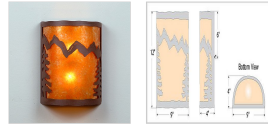

Cascade Sconce Large - Rustic Plain

Wall Light River Cabin Style

Product No.: M13301

Price: \$282.00

Shade Choices:

Finish Choices:

DESCRIPTION

The Cascade Sconce Large - Rustic Plain features rounded mica under a steel frame. One lightbulb points upward and the other points downward. ADA compliant. Diffuser material is offered with a choice between Almond or Amber mica. Hardwire is standard. Interior and damp location only, however exterior version available under Product No. M51801. This light will add rustic character to any log home, cabin or northwoods lodge-themed room.

Pictured in Finish #27-Rustic Brown with Amber Mica Shade.

Note: This fixture will accept a screw-in type LED bulb of equivalent wattage output.

SPECIFICATIONS

DIMENSIONS (in.)	12h x 9w x 4e x 6tm
LAMPING	Takes 2 - Type B11 (torpedo style) bulbs - 60W max. per bulb
WEIGHT (lbs.)	6
BACKPLATE SIZE (in.)	12 x 9
UL LISTING	Damp+Dry Locations
ADD'L RATINGS	ADA Compliant
INSTALLATION INSTRUCTIONS	OPEN INSTALLATION INSTRUCTIONS