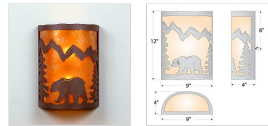

## Cascade Sconce Large - Mountain Bear Wall Light Farmhouse Style

**Product No.: M13325**

**Price: \$282.00**

**Shade Choices:**

**Finish Choices:**

### DESCRIPTION

The Cascade Sconce Large - Mtn Bear features our exclusive metal art of a bear and spruce trees with a rounded mica under a steel frame. One lightbulb points upward and the other points downward. ADA compliant. Diffuser material is offered with a choice between Almond or Amber mica. Hardwire is standard. Interior and damp location only, however exterior version available under Product No. M51825. This light will add rustic character to any log home, cabin or northwoods lodge-themed room.

Pictured in Finish #27-Rustic Brown with Amber Mica Shade.

Note: This fixture will accept a screw-in type LED bulb of equivalent wattage output.