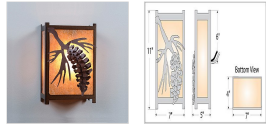

Seneca Large Sconce - Spruce Cone Wall Light Log Cabin Style

Product No.: M14240

Price: \$312.00

Shade Choices:

Finish Choices:

DESCRIPTION

The Seneca Large Sconce - Spruce Cone features mica panels on three sides with a very life like 3 dimensional sprucecone image on the front panel. Diffuser material is offered with a choice between Almond or Amber mica. This light will add rustic character to any log home, cabin or northwoods lodge-themed room. The one is not ADA compliant. Formerly known as the Severn Sconce. Interior and damp location only.

Pictured in Finish #27-Rustic Brown with Almond Mica Shade.

Note: This fixture will accept a screw-in type LED bulb of equivalent wattage output.

SPECIFICATIONS

| | |
|---------------------------|--|
| DIMENSIONS (in.) | 11h x 7w x 4e x 6tm |
| LAMPING | Takes 2 - Type B11 (torpedo style) bulbs - 60W max. per bulb |
| WEIGHT (lbs.) | 4 |
| BACKPLATE SIZE (in.) | 5 ROUND |
| UL LISTING | Damp+Dry Locations |
| ADD'L RATINGS | ADA Compliant |
| INSTALLATION INSTRUCTIONS | OPEN INSTALLATION INSTRUCTIONS |