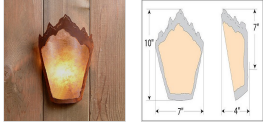

Decatur Sconce - Rustic Plain

Wall Light Cabin Style

Product No.: M15201

Price: \$206.00

Shade Choices:

Finish Choices:

DESCRIPTION

The Decatur Sconce - Rustic Plain features a diamond backplate with handcut designs. Diffuser material choice between Almond or Amber mica. This unique sconce is sure to bring artistic, rustic character and warm lighting to any log home, cabin or northwood lodge-themed room.

Pictured in Finish #02-Rust Patina with Almond Mica Shade.

Note: This fixture will accept a screw-in type LED bulb of equivalent wattage output.

SPECIFICATIONS

DIMENSIONS (in.)	12h x 8w x 4e x 7tm
LAMPING	Takes 1 - Type C (candelabra style) bulb - 60W max.
WEIGHT (lbs.)	4
BACKPLATE SIZE (in.)	4.375 ROUND
UL LISTING	Damp+Dry Locations
ADD'L RATINGS	None
INSTALLATION INSTRUCTIONS	OPEN INSTALLATION INSTRUCTIONS PDF