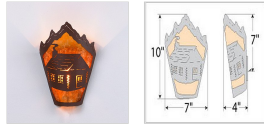

Decatur Sconce - Cabin Wall Light Ski Cabin Style

Product No.: M15224

Price: \$214.00

Shade Choices:

Finish Choices:

DESCRIPTION

Our Decatur Sconce - Cabin features a diamond backplate with handcut designs. Diffuser material choice between Almond or Amber mica. This unique sconce is sure to bring artistic, rustic character and warm lighting to any log home, cabin or northwood lodge-themed room.

Pictured in Finish #27-Rustic Brown with Amber Mica Shade.

Note: This fixture will accept a screw-in type LED bulb of equivalent wattage output.

SPECIFICATIONS

DIMENSIONS (in.)	12h x 8w x 4e x 7tm
LAMPING	Takes 1 - Type C (candelabra style) bulb - 60W max.
WEIGHT (lbs.)	4
BACKPLATE SIZE (in.)	4.375 ROUND
UL LISTING	Damp+Dry Locations
ADD'L RATINGS	None
INSTALLATION INSTRUCTIONS	OPEN INSTALLATION INSTRUCTIONS PDF