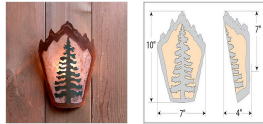

## Decatur Sconce - Cedar Tree Wall Light Lake Cabin Style

**Product No.: M15243**

**Price: \$230.00**

**Shade Choices:**

**Finish Choices:**

### DESCRIPTION

The Decatur Sconce - Cedar Tree features a single cedar tree image set on a diamond backplate with diffuser material choice of Almond or Amber mica. This unique sconce is sure to bring artistic, rustic character and warm lighting to any log home, cabin or northwood lodge-themed room.

### SPECIFICATIONS

DIMENSIONS (in.)	12h x 8w x 4e x 7tm
LAMPING	Takes 1 - Type C (candelabra style) bulb - 60W max.
WEIGHT (lbs.)	4
BACKPLATE SIZE (in.)	4.375 ROUND
UL LISTING	Damp+Dry Locations
ADD'L RATINGS	None
INSTALLATION INSTRUCTIONS	<a href="#">OPEN INSTALLATION INSTRUCTIONS PDF</a>