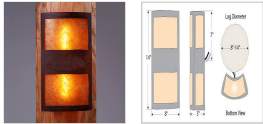

Benton Sconce - Rustic Plain Wall Light Lodge Style

Product No.: M16201

Price: \$302.00

Shade Choices:

Finish Choices:

DESCRIPTION

The Benton Sconce - Rustic Plain is a uniquely shaped fixture can be mounted to both a flat wall and a log pole with an 8 to 14 inch diameter. Bulbs point upwards and downwards. Diffuser material is offered with a choice between Almond or Amber mica. This rustic wall sconce was especially designed for the log home owner, and will bring warm lighting and rustic character to any log home, cabin or northwoods lodge-themed room.

Pictured in Finish #02-Rust Patina with Amber Mica Shade.

Note: This fixture will accept a screw-in type LED bulb of equivalent wattage output.

SPECIFICATIONS

DIMENSIONS (in.)	14h x 8w x 5e x 7tm
LAMPING	Takes 2 - Type T10 (medium base tube style) bulbs - 60W max. per bulb
WEIGHT (lbs.)	6
BACKPLATE SIZE (in.)	14 x 6
UL LISTING	Damp+Dry Locations
ADD'L RATINGS	None
INSTALLATION INSTRUCTIONS	OPEN INSTALLATION INSTRUCTIONS