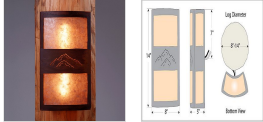

### DESCRIPTION

The Benton Sconce - Mountain is a uniquely shaped fixture can be mounted to both a flat wall and a log pole with an 8 to 14 inch diameter. This southwest styled light features our exclusive metal art mountain cutout in the center band. Bulbs point upwards and downwards. Diffuser material is offered with a choice between Almond or Amber mica. This rustic wall sconce was especially designed for the log home owner, and will bring warm lighting and rustic character to any log home, cabin or northwoods lodge-themed room.