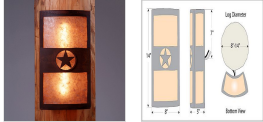

Benton Sconce - Texas Star Wall Light Lake Cabin Style

Product No.: M16256

Price: \$282.00

Shade Choices:

Finish Choices:

DESCRIPTION

The Benton Sconce - Texas Star is a uniquely shaped fixture can be mounted to both a flat wall and a log pole with an 8 to 14 inch diameter. This southwest styled light features the texas star cutout in the center band. Bulbs point upwards and downwards. Diffuser material is offered with a choice between Almond or Amber mica. This rustic wall sconce was especially designed for the log home owner, and will bring warm lighting and rustic character to any log home, cabin or northwoods lodge-themed room.

Pictured in Finish #02-Rust Patina with Almond Mica Shade.

Note: This fixture will accept a screw-in type LED bulb of equivalent wattage output.

SPECIFICATIONS

DIMENSIONS (in.)	14h x 8w x 5e x 7tm
LAMPING	Takes 2 - Type T10 (medium base tube style) bulbs - 60W max. per bulb
WEIGHT (lbs.)	6
BACKPLATE SIZE (in.)	14 x 6
UL LISTING	Dry Locations Only
ADD'L RATINGS	None
INSTALLATION INSTRUCTIONS	OPEN INSTALLATION INSTRUCT