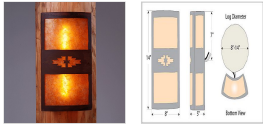

### DESCRIPTION

The Benton Sconce - Pueblo is a uniquely shaped fixture can be mounted to both a flat wall and a log pole with an 8 to 14 inch diameter. This southwest styled light features our exclusive metal art pueblo cutout in the center band. Bulbs point upwards and downwards. Diffuser material is offered with a choice between Almond or Amber mica. This rustic wall sconce was especially designed for the log home owner, and will bring warm lighting and rustic character to any log home, cabin or northwoods lodge-themed room.