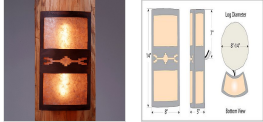

Benton Sconce - Del Rio

Wall Light Country Style

Product No.: M16285

Price: \$302.00

Shade Choices:

Finish Choices:

DESCRIPTION

The Benton Sconce - Del Rio is a uniquely shaped fixture can be mounted to both a flat wall and a log pole with an 8 to 14 inch diameter. This southwest styled light features our exclusive metal art del rio cutout in the center band. Bulbs point upwards and downwards. Diffuser material is offered with a choice between Almond or Amber mica. This rustic wall sconce was especially designed for the log home owner, and will bring warm lighting and rustic character to any log home, cabin or northwoods lodge-themed room.

Pictured in Finish #02-Rust Patina with Almond Mica Shade.

Note: This fixture will accept a screw-in type LED bulb of equivalent wattage output.

SPECIFICATIONS

DIMENSIONS (in.)	14h x 8w x 5e x 7tm
LAMPING	Takes 2 - Type T10 (medium base tube style) bulbs - 60W max. per bulb
WEIGHT (lbs.)	6
BACKPLATE SIZE (in.)	14 x 6
UL LISTING	Damp+Dry Locations
ADD'L RATINGS	None
INSTALLATION INSTRUCTIONS	OPEN INSTALLATION INSTRUCT