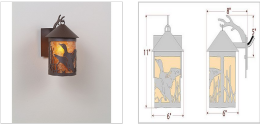

Cascade Lantern Sconce Mica Small - Loon Outdoor Wall Light Mountain Cabin Style

Product No.: M51464

Price: \$316.00

Shade Choices:

Finish Choices:

DESCRIPTION

The Cascade Lantern Sconce Small - Loon features a steel branch holding up a 4 inch round cylinder with a cone top and a shade diffuser choice of color between Almond or Amber mica. Our exclusive loon and cattails metal art is on the front and solid bands are on either side of the cylinder. Attaches to wall with a 4.5 inch square pan. Hardwire only. Suitable for interior and exterior locations. This rustic wall light is ideal for bringing rustic lighting to any log home, cabin or northwood-themed room.

Pictured in Finish #27-Rustic Brown with Amber Mica Shade.

Note: This fixture will accept a screw-in type LED bulb of equivalent wattage output.

SPECIFICATIONS

DIMENSIONS (in.)	12h x 6w x 8e x 5tm
LAMPING	Takes 1 - Type A19 (standard household style) bulb - 100W max.
WEIGHT (lbs.)	4
BACKPLATE SIZE (in.)	4.5 SQUARE
UL LISTING	Wet+Damp+Dry Locations
ADD'L RATINGS	Energy Star Compliant
INSTALLATION INSTRUCTIONS	OPEN INSTALLATION INSTRUCTION