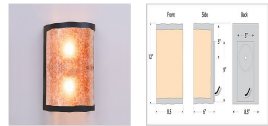

Cascade Exterior Sconce - Rustic Plain

Outdoor Wall Light Ski Cabin Style

Product No.: M51801

Price: \$302.00

Shade Choices:

Finish Choices:

DESCRIPTION

The Cascade Exterior Sconce - Rustic Plain features a single lightbulb pointing down surrounded by a frost glass cylinder behind the mica and a 5 x 9 inch backplate, which can be mounted directly to an exterior wall or attached to a square wooden block. This fixture is offered with a shade diffuser choice of either Almond or Amber mica. UL approved for wet locations. Hardwire only. This is the exterior version of our very popular Cascade Sconce series M133 and is ideal for bringing rustic lighting to the exterior of any log home or cabin.

Pictured in Finish #97-Black Iron with Amber Mica Shade.

Note: This fixture will accept a screw-in type LED bulb of equivalent wattage output.

SPECIFICATIONS

DIMENSIONS (in.)	12h x 8.5w x 6e x 5tm
LAMPING	Takes 2 - Type B11 (torpedo style) bulb - 60W max.
WEIGHT (lbs.)	6
BACKPLATE SIZE (in.)	5 x 7
UL LISTING	Wet+Damp+Dry Locations
ADD'L RATINGS	None
INSTALLATION INSTRUCTIONS	OPEN INSTALLATION INSTRUCTIONS PDF F