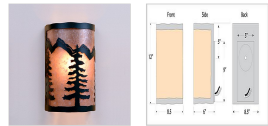

Cascade Exterior Sconce - Spruce Tree Outdoor Wall Light River Cabin Style

Product No.: M51814

Price: \$302.00

Shade Choices:

Finish Choices:

DESCRIPTION

The Cascade Exterior Sconce - Spruce features twin lightbulbs, one pointing down and one pointing up, and surrounded by a 10 inch tall frosted glass cylinder behind the mica and a 5 x 9 inch backplate, which can be mounted directly to an exterior wall or attached to a square wooden block. This fixture is offered with a shade diffuser choice of either Almond or Amber mica. UL approved for wet locations. Hardwire only. This is the exterior version of our very popular Cascade Sconce series M133 and is ideal for bringing rustic lighting to the exterior of any log home or cabin.

Pictured in Finish #97-Black Iron with Almond Mica Shade.

Note: This fixture will accept a screw-in type LED bulb of equivalent wattage output.

SPECIFICATIONS

DIMENSIONS (in.)	12h x 8.5w x 6e x 5tm
LAMPING	Takes 2 - Type B11 (torpedo style) bulb - 60W max.
WEIGHT (lbs.)	6
BACKPLATE SIZE (in.)	5 x 7
UL LISTING	Wet+Damp+Dry Locations
ADD'L RATINGS	None
INSTALLATION INSTRUCTIONS	OPEN INSTALLATION INSTRUCTIONS PDF F