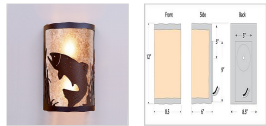

Cascade Exterior Sconce - Trout

Outdoor Wall Light Log Cabin Style

Product No.: M51881

Price: \$286.00

Shade Choices:

Finish Choices:

DESCRIPTION

The Cascade Exterior Sconce - Trout features twin lightbulbs, one pointing down and one pointing up, and surrounded by a 10 inch tall frost glass cylinder behind the mica and a 5 x 9 inch backplate, which can be mounted directly to an exterior wall or attached to a square wooden block. This fixture is offered with a shade diffuser choice of either Almond or Amber mica. UL approved for wet locations. Hardwire only. This is the exterior version of our very popular Cascade Sconce series M133 and is ideal for bringing rustic lighting to the exterior of any log home or cabin.

Pictured in Finish #27-Rustic Brown with Almond Mica Shade.

Note: This fixture will accept a screw-in type LED bulb of equivalent wattage output.

SPECIFICATIONS

DIMENSIONS (in.)	12h x 8.5w x 6e x 5tm
LAMPING	Takes 2 - Type B11 (torpedo style) bulb - 60W max.
WEIGHT (lbs.)	6
BACKPLATE SIZE (in.)	5 x 7
UL LISTING	Wet+Damp+Dry Locations
ADD'L RATINGS	None
INSTALLATION INSTRUCTIONS	OPEN INSTALLATION INSTRUCTIONS PDF F