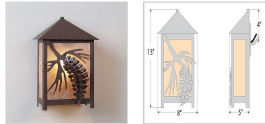

Hudson Sconce Large - Spruce Cone Outdoor Wall Light Farmhouse Style

Product No.: M53240

Price: \$326.00

Shade Choices:

Finish Choices:

DESCRIPTION

The Hudson Large Sconce - Spruce Cone features a three-dimensional spruce cone. It has a single lightbulb pointing down behind mica panels on three sides and a 5 inch square backplate, which can be mounted directly to an exterior wall or attached to a square wooden block. Diffuser material choice between Almond or Amber mica. Specify DP option when ordering for a deeper mounting pan when the wall mounting surface is not completely flat. UL approved for wet locations. Formerly known as the Sehome. This light will bring rustic lighting to the exterior of any log home or cabin.

Pictured in Finish #27-Rustic Brown with Almond Mica Shade.

Note: This fixture will accept a screw-in type LED bulb of equivalent wattage output.

SPECIFICATIONS

DIMENSIONS (in.)	13h x 8w x 5e x 8tm
LAMPING	Takes 2 - Type B11 (torpedo style) bulbs - 60W max.
WEIGHT (lbs.)	4
BACKPLATE SIZE (in.)	5 ROUND
UL LISTING	Wet+Damp+Dry Locations
ADD'L RATINGS	None
INSTALLATION INSTRUCTIONS	OPEN INSTALLATION INSTRUCTIONS PDF