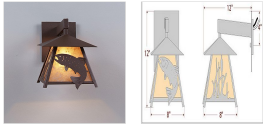

Smoky Mountain Sconce Small - Trout

Outdoor Wall Light Cabin Style

Product No.: M53581

Price: \$382.00

Shade Choices:

Finish Choices:

DESCRIPTION

The Smoky Mtn Sconce Small - Trout fixture is UL-rated for indoor and outdoor locations. A trout image is displayed on the two front panels, along with cattail images on the side panels. The fixture has a steel frame, and comes with a diffuser material choice between Almond or Amber mica. The sconce is hardwire only, and attaches to the wall with a 4.5 inch square pan. This light will bring rustic character to any log home, cabin or northwood lodge-themed room.

Pictured in Finish #27-Rustic Brown with Almond Mica Shade.

Note: This fixture will accept a screw-in type LED bulb of equivalent wattage output.

SPECIFICATIONS

DIMENSIONS (in.)	10.5h x 8w x 12e x 4tm
LAMPING	Takes 1 - Type A21 (standard household style) bulb - 150W max.
WEIGHT (lbs.)	8
BACKPLATE SIZE (in.)	4.5 SQUARE
UL LISTING	Wet+Damp+Dry Locations
ADD'L RATINGS	Energy Star Compliant
INSTALLATION INSTRUCTIONS	OPEN INSTALLATION INSTRUCTION