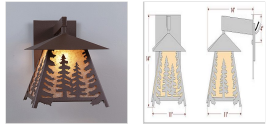

Smoky Mountain Sconce Large - Spruce Tree Outdoor Wall Light Mountain Cabin Style

Product No.: M53614

Price: \$408.00

Shade Choices:

Finish Choices:

DESCRIPTION

The Smoky Mtn Sconce Large - Spruce fixture is UL-rated for indoor and outdoor locations. A single spruce tree image is displayed on each side panel, with a double spruce tree image on the front panels. The fixture has a steel frame, and comes with a diffuser material choice between Almond or Amber mica. The sconce is hardwire only, and attaches to the wall with a 4.5 inch square pan. This light will bring rustic character to any log home, cabin or northwood lodge-themed room.

Pictured in Finish #27-Rustic Brown with Almond Mica Shade.

Note: This fixture will accept a screw-in type LED bulb of equivalent wattage output.

SPECIFICATIONS

DIMENSIONS (in.)	13h x 11w x 15e x 4tm
LAMPING	Takes 1 - Type A21 (standard household style) bulb - 150W max.
WEIGHT (lbs.)	12
BACKPLATE SIZE (in.)	4.5 SQUARE
UL LISTING	Wet+Damp+Dry Locations
ADD'L RATINGS	Energy Star Compliant
INSTALLATION INSTRUCTIONS	OPEN INSTALLATION INSTRUCTION