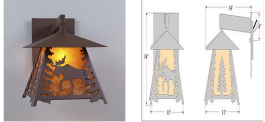

## Smoky Mountain Sconce Large - Mountain Moose Outdoor Wall Light Lake Cabin Style

**Product No.: M53627**

**Price: \$428.00**

**Shade Choices:**

**Finish Choices:**

### DESCRIPTION

The Smoky Mtn Sconce Large - Moose fixture is UL-rated for indoor and outdoor locations. A moose image is displayed on the two front panels, along with a single spruce tree on the side panels. The fixture has a steel frame, and comes with a diffuser material choice between Almond or Amber mica. The sconce is hardwire only, and attaches to the wall with a 4.5 inch square pan. This light will bring rustic character to any log home, cabin or northwood lodge-themed room.

Pictured in Finish #27-Rustic Brown with Amber Mica Shade.

Note: This fixture will accept a screw-in type LED bulb of equivalent wattage output.