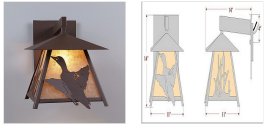

## Smoky Mountain Sconce Large - Loon Outdoor Wall Light Farmhouse Style

**Product No.: M53664**

**Price: \$400.00**

**Shade Choices:**

**Finish Choices:**

### DESCRIPTION

The Smoky Mtn Sconce Large - Loon fixture is UL-rated for indoor and outdoor locations. A loon image is displayed on the two front panels, along with cattail images on the side panels. The fixture has a steel frame, and comes with a diffuser material choice between Almond or Amber mica. The sconce is hardwire only, and attaches to the wall with a 4.5 inch square pan. This light will bring rustic character to any log home, cabin or northwood lodge-themed room.

Pictured in Finish #27-Rustic Brown with Almond Mica Shade.

Note: This fixture will accept a screw-in type LED bulb of equivalent wattage output.