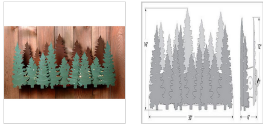

## Old Growth Pine Forest Sconce Wall Light Ski Cabin Style

**Product No.: A11042**

**Price: \$408.00**

### DESCRIPTION

The Old Growth Pine Forest sconce features our trademarked steel pine trees set in front and behind with the medium-based lamping between. The unique tree images bring a taste of the outdoors, indoors, making this sconce ideal for anyone looking to add rustic character or log home lighting to their home. The trees in the front are hand-painted over rust patina finish and trees behind have our natural rust patina finish only. Covering the bulb is a frost clear glass diffuser, which shields the bulb from side viewing. Suitable for interior and damp locations only.