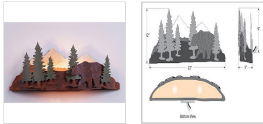

## Wood Mountain Sconce - Bear Wall Light River Cabin Style

**Product No.: A11326**

**Price: \$388.00**

### DESCRIPTION

The Wood Mountain Sconce - Bear features a snowcapped mountains in the background with trees and a bear image along the front. A mica shade shields the bulb from bottom viewing. This light is ideal for bringing a touch of wildlife to any log home, cabin or northwoods lodge-themed room.