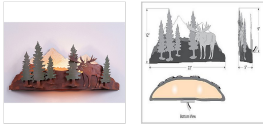

Wood Mountain Sconce - Moose Wall Light Lake Cabin Style

Product No.: A11328

Price: \$408.00

DESCRIPTION

The Wood Mountain Sconce - Moose features a snowcapped mountains in the background with trees and a moose image along the front. A mica shade shields the bulb from bottom viewing. This light is ideal for bringing a touch of wildlife to any log home, cabin or northwoods lodge-themed room.

Pictured in Finish #04-Pine Tree Green-Rust Patina base.

Note: This fixture will accept a screw-in type LED bulb of equivalent wattage output.

SPECIFICATIONS

DIMENSIONS (in.)	12h x 22w x 5e x 9tm
LAMPING	Takes 2 - Type B11 (torpedo style) bulbs - 60W max. per bulb
WEIGHT (lbs.)	5
BACKPLATE SIZE (in.)	4.375 ROUND
UL LISTING	Damp+Dry Locations
ADD'L RATINGS	None