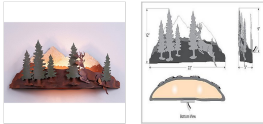

Wood Mountain Sconce - Deer Wall Light Lodge Style

Product No.: A11331

Price: \$386.00

DESCRIPTION

The Wood Mountain Sconce - Deer features a snowcapped mountains in the background with trees and a deer image along the front. A mica shade shields the bulb from bottom viewing. This light is ideal for bringing a touch of wildlife to any log home, cabin or northwoods lodge-themed room.

Pictured in Finish #04-Pine Tree Green-Rust Patina base.

Note: This fixture will accept a screw-in type LED bulb of equivalent wattage output.

SPECIFICATIONS

DIMENSIONS (in.)	12h x 22w x 5e x 9tm
LAMPING	Takes 2 - Type B11 (torpedo style) bulbs - 60W max. per bulb
WEIGHT (lbs.)	5
BACKPLATE SIZE (in.)	4.375 ROUND
UL LISTING	Damp+Dry Locations
ADD'L RATINGS	None