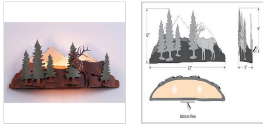

Wood Mountain Sconce - Elk Wall Light Rustic Style

Product No.: A11334

Price: \$386.00

DESCRIPTION

The Wood Mountain Sconce - Elk features a snowcapped mountains in the background with trees and an elk image along the front. A mica shade shields the bulb from bottom viewing. This light is ideal for bringing a touch of wildlife to any log home, cabin or northwoods lodge-themed room.

Pictured in Finish #04-Pine Tree Green-Rust Patina base.

Note: This fixture will accept a screw-in type LED bulb of equivalent wattage output.

SPECIFICATIONS

DIMENSIONS (in.)	12h x 22w x 5e x 9tm
LAMPING	Takes 2 - Type B11 (torpedo style) bulbs - 60W max. per bulb
WEIGHT (lbs.)	5
BACKPLATE SIZE (in.)	4.375 ROUND
UL LISTING	Damp+Dry Locations
ADD'L RATINGS	None