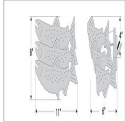

### DESCRIPTION

The Salmon Run Sconce features three salmon images lit from behind. Behind the fish is a frost clear diffuser covering the socket to shield the bulb from side viewing. This sconce is ideal for anyone looking to bring unique rustic lighting to the walls of their log home, cabin or northwood lodge-themed room.

### SPECIFICATIONS

DIMENSIONS (in.)	8h x 11w x 6e x 4tm
LAMPING	Takes 1 - Type B11 (torpedo style) bulb - 60W max.
WEIGHT (lbs.)	3
BACKPLATE SIZE (in.)	4.375 ROUND
UL LISTING	Damp+Dry Locations
ADD'L RATINGS	None
INSTALLATION INSTRUCTIONS	<a href="#">OPEN INSTALLATION INSTRUCTIONS PDF F</a>